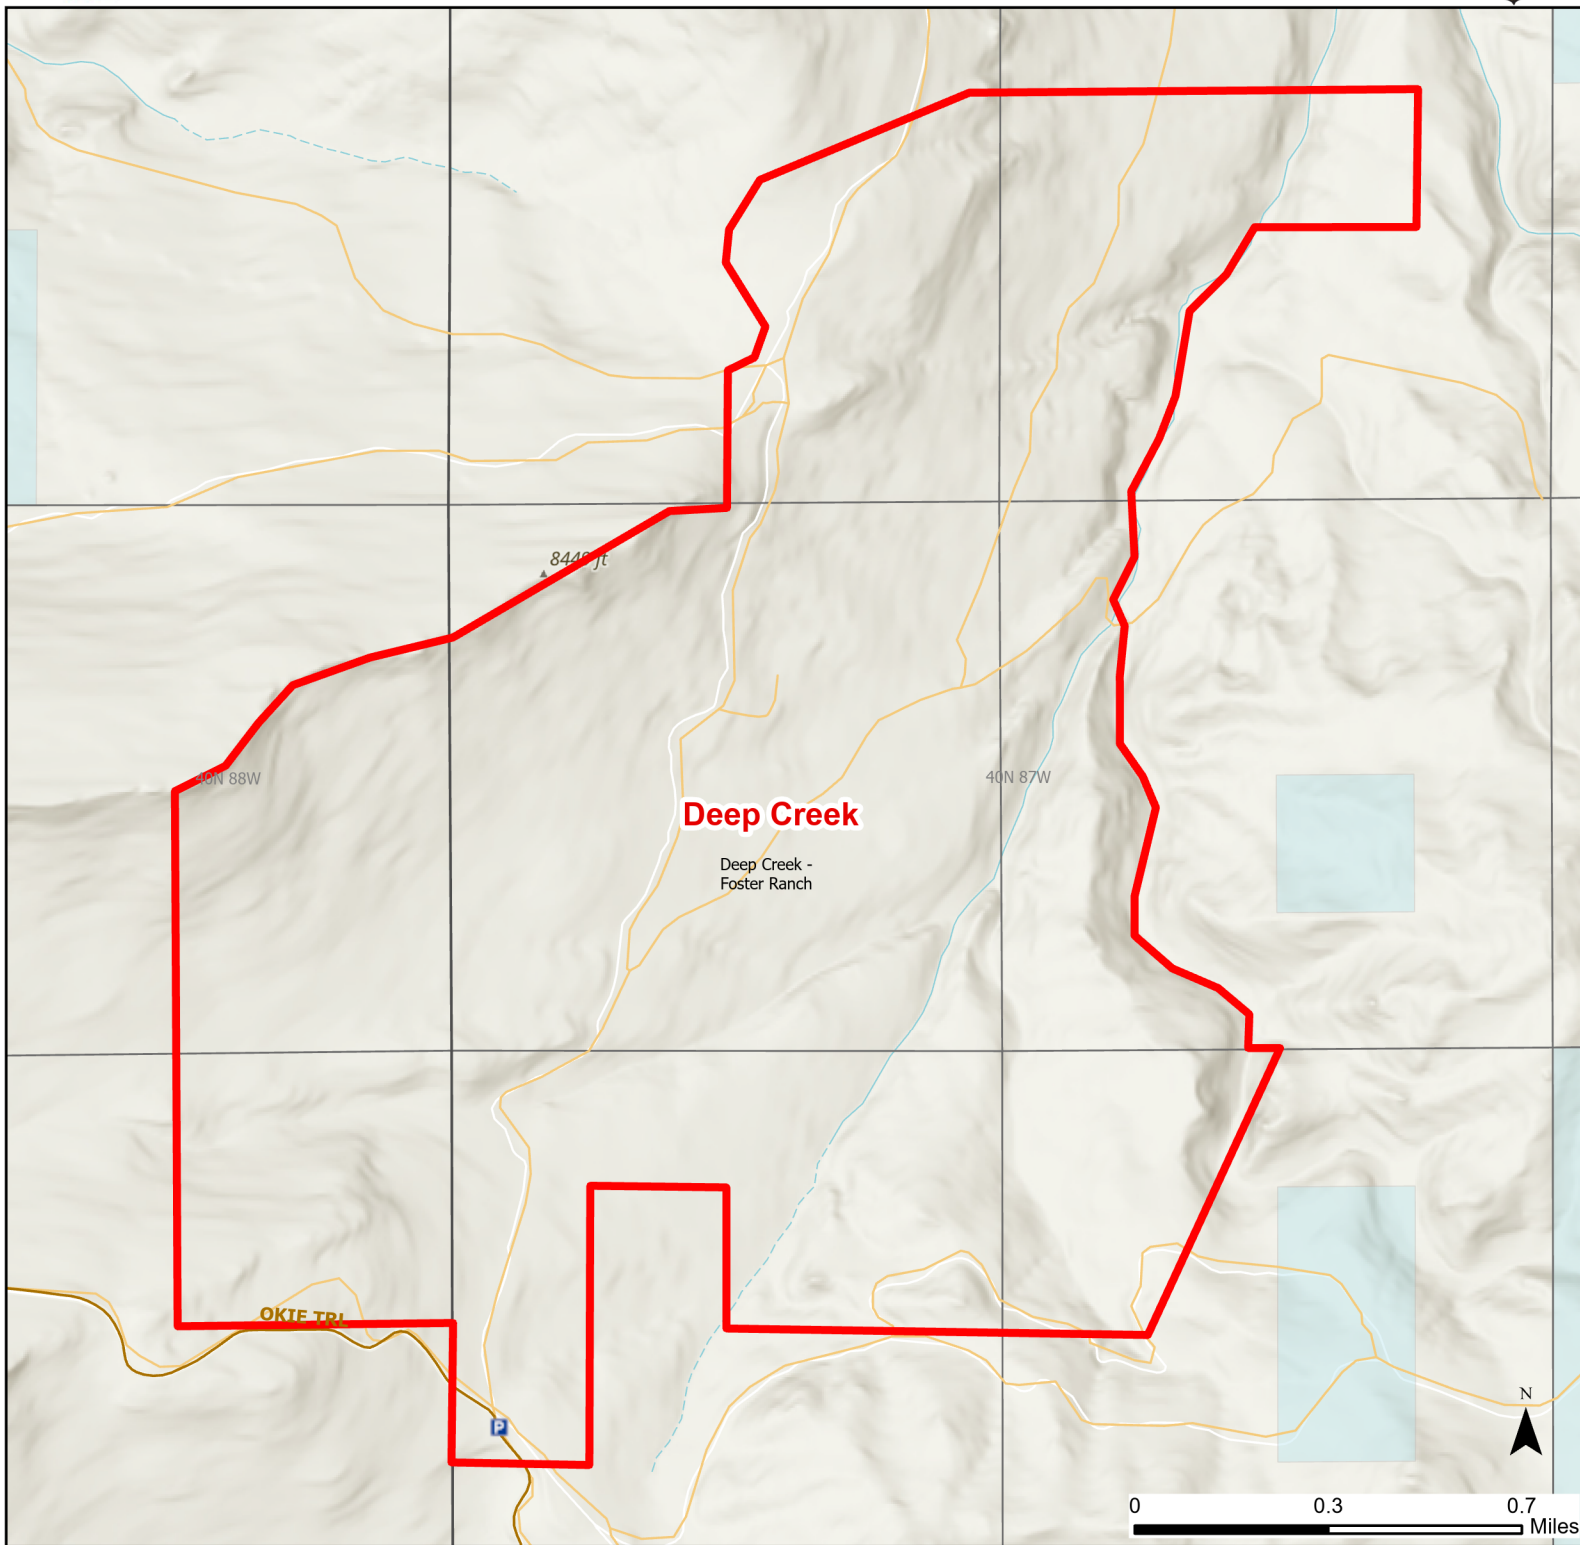

Deep Creek Hunter Management Area

2023 Hunt
Season

Parking	Closed Road	Boundary	Limited Range Weapons and Archery	State
Coupon Box	Roads	Archery Only	Other	DOD
Road Closed	County Boundaries	Archery Only	CLOSED	BLM
Open Road	HMA Ownership			Wyoming Game & Fish Dept.
Special Conditions Apply				Forest Service
				Private

Species allowed to hunt: Antelope, Deer, Elk

See Ranch Rules for More Information and Restrictions

Hunter Management Area rules apply only to those lands enrolled in the HMA.

This map is for visual use, assistance and general location only, does not represent a survey, and is not to be used for legal conveyance. Hunt Area boundaries are approximate, consult Game and Fish Hunting Regulations for descriptions and restrictions. Access to these private lands for any commercial activity must be gained by contacting the individual landowner(s) directly.